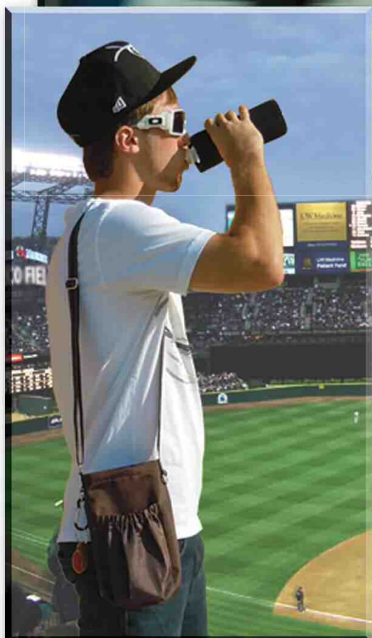

GO CADDY®

Our compact tote has multi-compartments to hold all your items by your side for hands free traveling or on the go fitness.

A Holds a variety of bottles up to 1.5 liter of your favorite beverage. (Bottle not included)

BONUS! Water bottle cooler sleeve Included.

B Pleated, deep front pocket with flapped Velcro closure, which fits a cruise ship pass, charge card, license/identification, money, etc.

NOW with an additional security minded hidden interior pocket.

C Elastic back pouch roomy enough to hold a cell phone, camera, map and glasses.

D Comfortable 54" adjustable strap can be worn over your shoulder or sling style. Family friendly, the caddy fits a man, woman or child.

E Durable metal clip to hold keys and an additional "D" ring for the little "extra" you may want to clip on.

Packs flat for traveling.

Cleaning Instructions: Spot clean with a damp cloth.

*Warranted against all manufacturing defects.