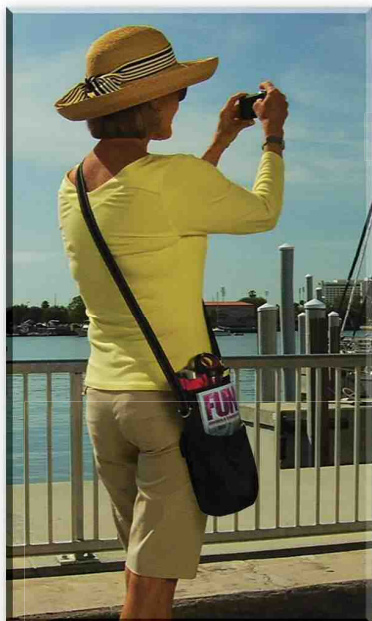

GO CADDY®

Our compact tote has multi-compartments to hold all your items by your side for hands free traveling or on the go fitness.

A Holds a variety of bottles up to 1.5 liter of your favorite beverage. (Bottle not included)

BONUS! Water bottle cooler sleeve Included.

B Pleated, deep front pocket with flapped Velcro closure, which fits a cruise ship pass, charge card, license/identification, money, etc.

NOW with an additional security minded hidden interior pocket.

C Elastic back pouch roomy enough to hold a cell phone, camera, map and glasses.

D Comfortable 54" adjustable strap can be worn over your shoulder or sling style. Family friendly, the caddy fits a man, woman or child.